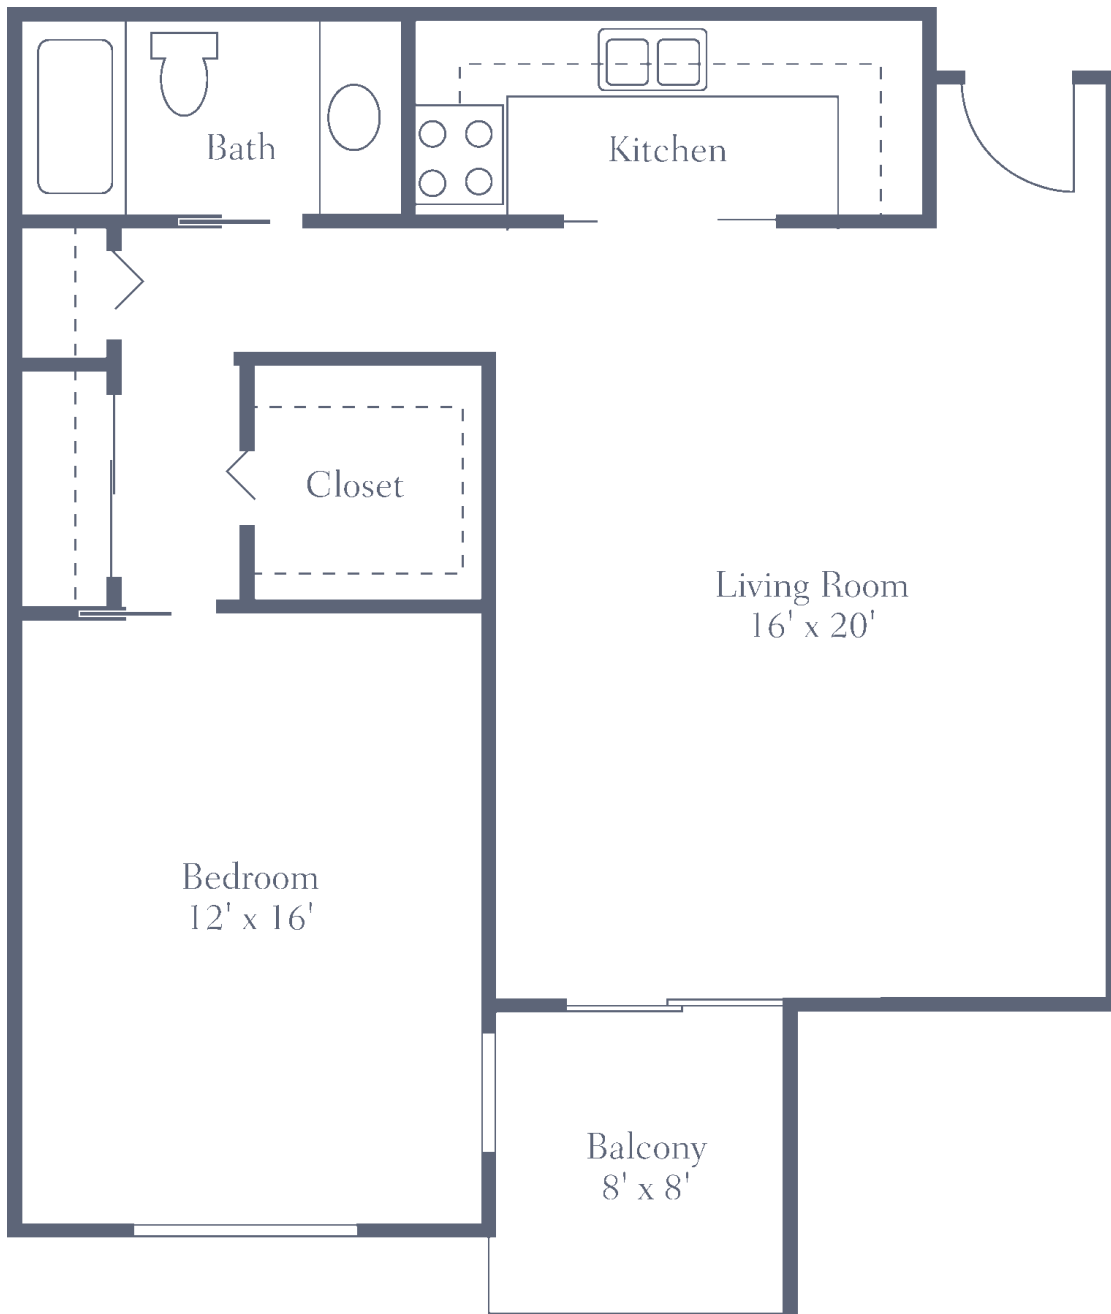

West - Large One Bedroom

One Bedroom • One Bath • 868 sq. ft.

Dimensions are approximate.
Floor plans may vary.

The Inn at Freedom Square
10951 Johnson Blvd. • Seminole, FL 33772
727-398-0379 • FreedomSquareFL.com

Managed by Life Care Services®