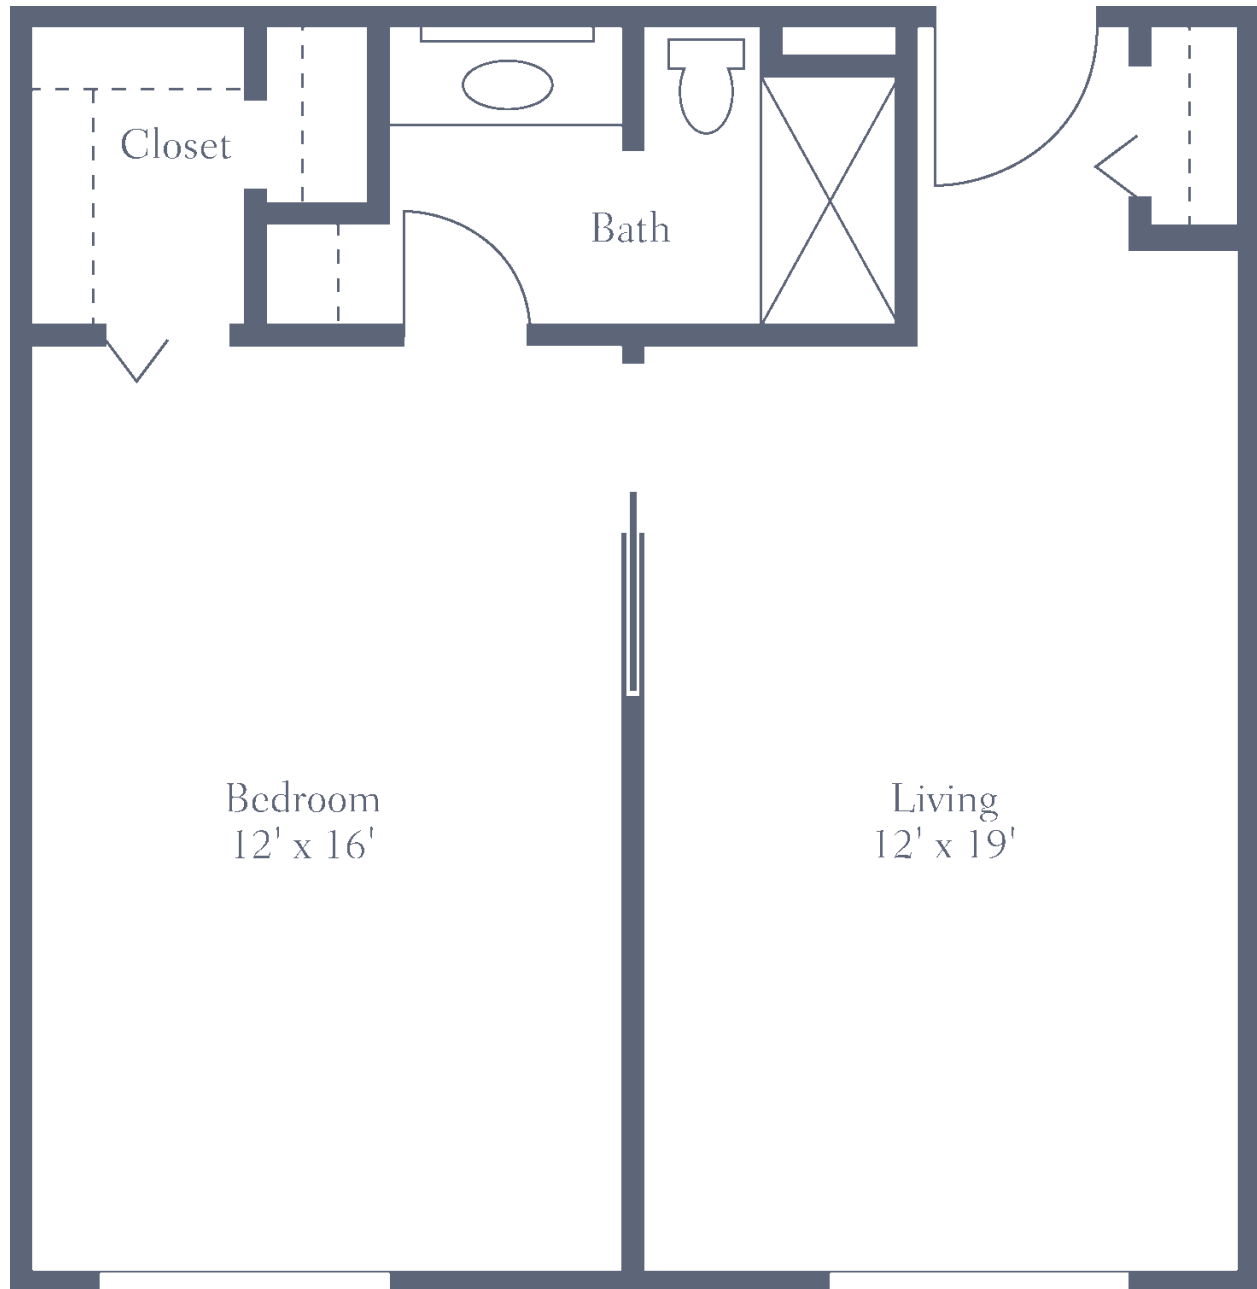

East - Studio

Studio • One Bath • 288 sq. ft.

Dimensions are approximate.
Floor plans may vary.

The Inn at Freedom Square
10801 Johnson Blvd. • Seminole, FL 33772
727-398-0379 • FreedomSquareFL.com

Managed by  Life Care Services® 

East - One Bedroom Suite

One Bedroom • One Bath • 576 sq. ft.

Dimensions are approximate.
Floor plans may vary.

The Inn at Freedom Square
10801 Johnson Blvd. • Seminole, FL 33772
727-398-0379 • FreedomSquareFL.com

Managed by  Life Care Services® 

East - One Bedroom with Kitchenette

One Bedroom • One Bath • 576 sq. ft.

Dimensions are approximate.
Floor plans may vary.

The Inn at Freedom Square
10801 Johnson Blvd. • Seminole, FL 33772
727-398-0379 • FreedomSquareFL.com

West - Two Bedroom

Two Bedroom • Two Bath • 1,352 sq. ft.

Dimensions are approximate.
Floor plans may vary.

The Inn at Freedom Square

10951 Johnson Blvd. • Seminole, FL 33772

727-398-0379 • FreedomSquareFL.com