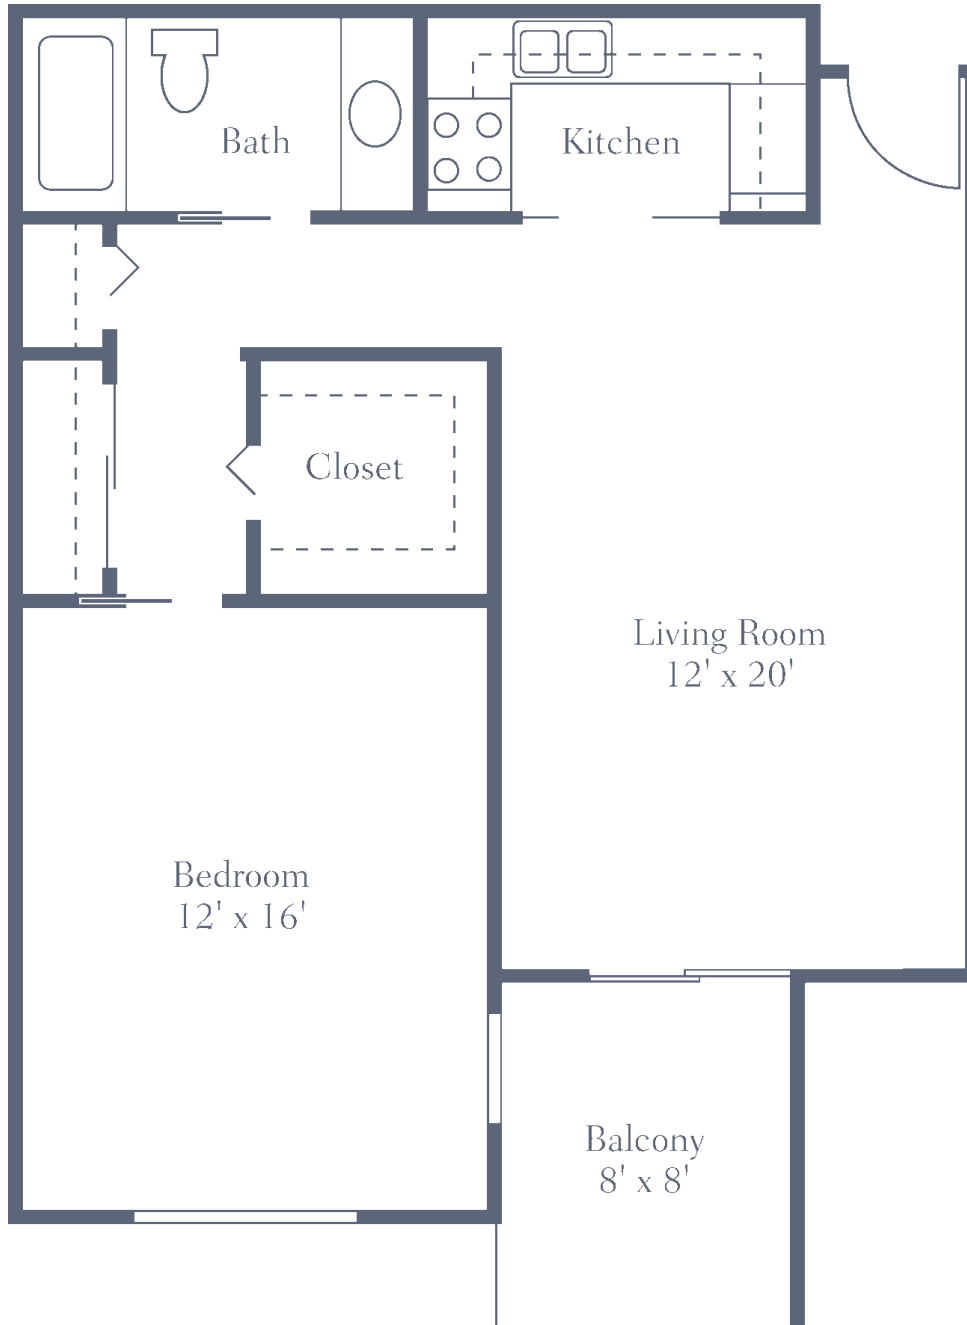

East - One Bedroom Suite

One Bedroom • One Bath • 576 sq. ft.

Dimensions are approximate.
Floor plans may vary.

The Inn at Freedom Square
10801 Johnson Blvd. • Seminole, FL 33772
727-398-0379 • FreedomSquareFL.com

Managed by  Life Care Services® 

East - One Bedroom with Kitchenette

One Bedroom • One Bath • 576 sq. ft.

Dimensions are approximate.
Floor plans may vary.

The Inn at Freedom Square
10801 Johnson Blvd. • Seminole, FL 33772
727-398-0379 • FreedomSquareFL.com

Managed by  Life Care Services® 

West - Studio

Studio • One Bath • 560 sq. ft.

The Inn at Freedom Square
10951 Johnson Blvd. • Seminole, FL 33772
727-398-0379 • FreedomSquareFL.com

West - One Bedroom

One Bedroom • One Bath • 792 sq. ft.

Dimensions are approximate.
Floor plans may vary.

The Inn at Freedom Square
10951 Johnson Blvd. • Seminole, FL 33772
727-398-0379 • FreedomSquareFL.com

Managed by  Life Care Services® 

West - Large One Bedroom