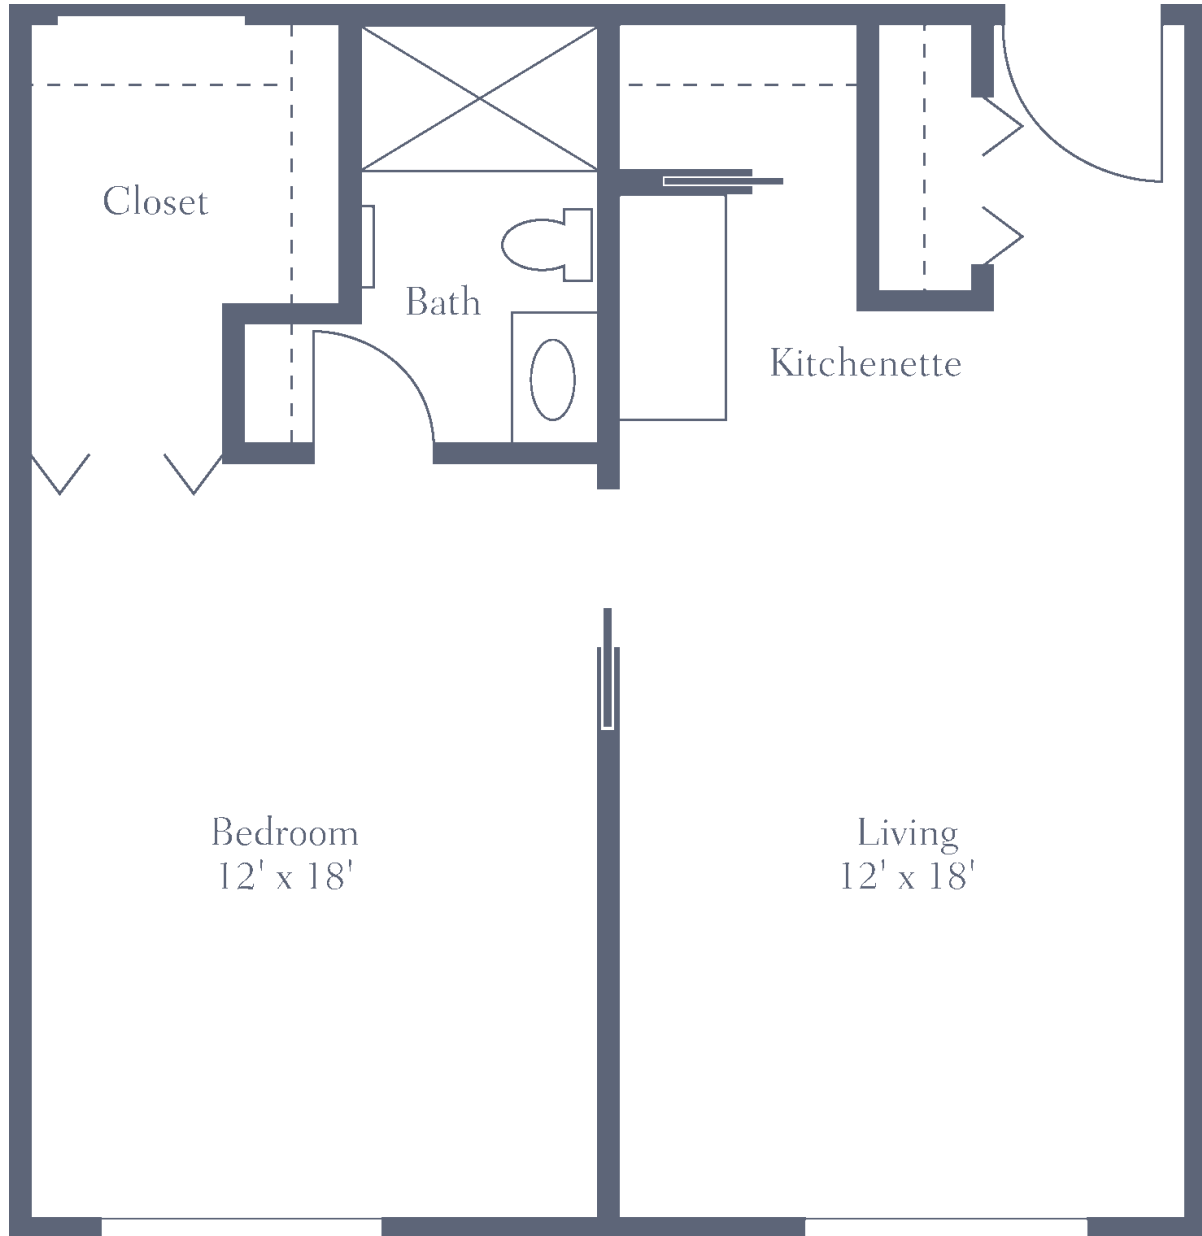

East - Studio

Studio • One Bath • 288 sq. ft.

Dimensions are approximate.
Floor plans may vary.

The Inn at Freedom Square
10801 Johnson Blvd. • Seminole, FL 33772
727-398-0379 • FreedomSquareFL.com

Managed by  Life Care Services® 

East - One Bedroom Suite

One Bedroom • One Bath • 576 sq. ft.

Dimensions are approximate.
Floor plans may vary.

The Inn at Freedom Square
10801 Johnson Blvd. • Seminole, FL 33772
727-398-0379 • FreedomSquareFL.com

Managed by  Life Care Services® 

East - One Bedroom with Kitchenette

One Bedroom • One Bath • 576 sq. ft.

Dimensions are approximate.
Floor plans may vary.

The Inn at Freedom Square
10801 Johnson Blvd. • Seminole, FL 33772
727-398-0379 • FreedomSquareFL.com

West - Two Bedroom

Two Bedroom • Two Bath • 1,352 sq. ft.

Dimensions are approximate.
Floor plans may vary.

The Inn at Freedom Square

10951 Johnson Blvd. • Seminole, FL 33772

727-398-0379 • FreedomSquareFL.com