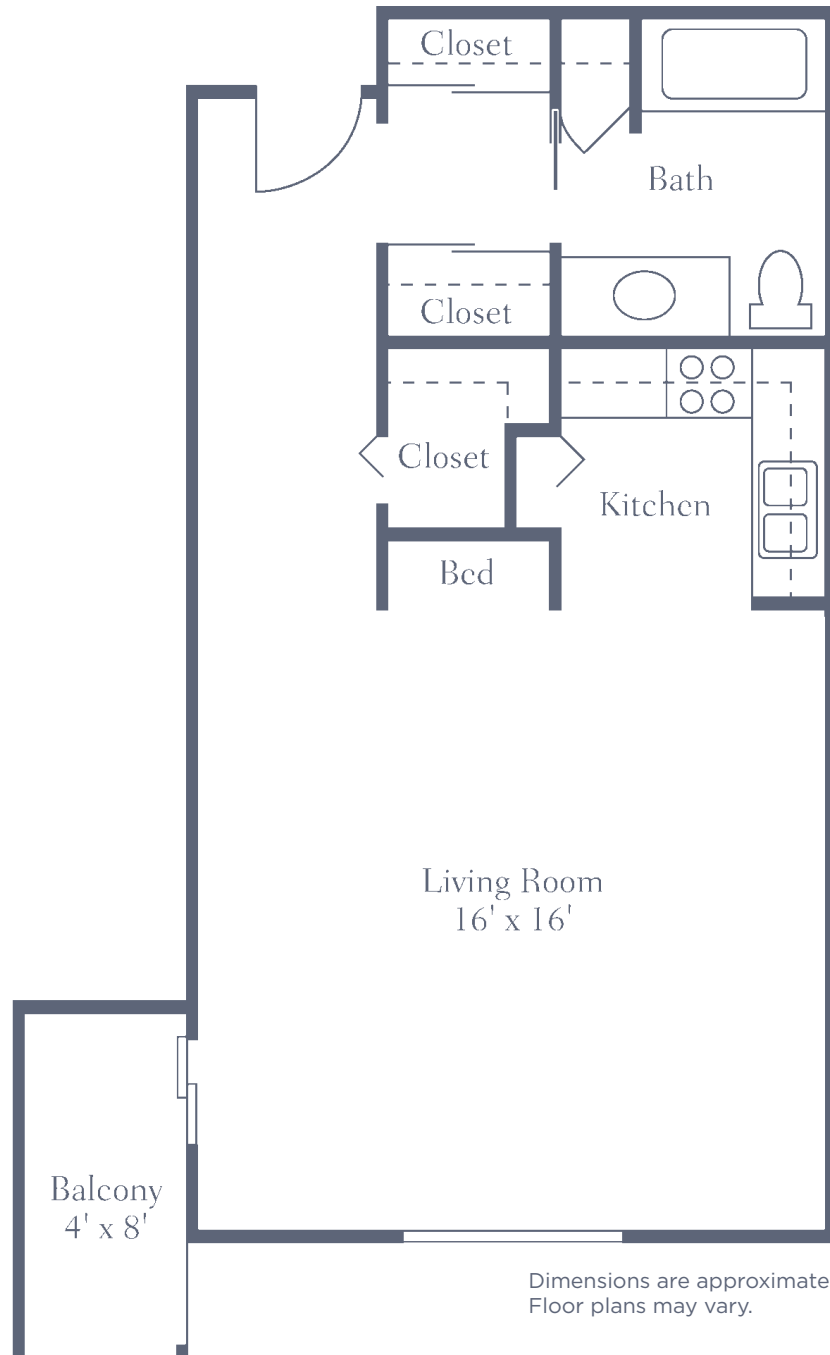

East - One Bedroom Suite

One Bedroom • One Bath • 576 sq. ft.

Dimensions are approximate.
Floor plans may vary.

The Inn at Freedom Square
10801 Johnson Blvd. • Seminole, FL 33772
727-398-0379 • FreedomSquareFL.com

Managed by  Life Care Services® 

East - One Bedroom with Kitchenette

One Bedroom • One Bath • 576 sq. ft.

Dimensions are approximate.
Floor plans may vary.

The Inn at Freedom Square
10801 Johnson Blvd. • Seminole, FL 33772
727-398-0379 • FreedomSquareFL.com

Managed by  Life Care Services® 

West - Studio

Studio • One Bath • 560 sq. ft.

The Inn at Freedom Square
10951 Johnson Blvd. • Seminole, FL 33772
727-398-0379 • FreedomSquareFL.com

West - One Bedroom

One Bedroom • One Bath • 792 sq. ft.

West - Two Bedroom

Two Bedroom • Two Bath • 1,352 sq. ft.

Dimensions are approximate.
Floor plans may vary.

The Inn at Freedom Square

10951 Johnson Blvd. • Seminole, FL 33772

727-398-0379 • FreedomSquareFL.com